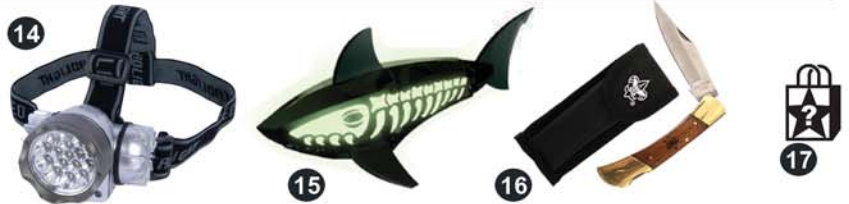

## Level 8 - Sell \$775

- 22 - HEXBUG Nano V2 Twister Neon
- 23 - LEGO Marvel Super Heros Hulk Buster Smash
- 24 - Waterproof Tent - 68"x60"x48"
- 25 - Grab Bag G

## Level 6 - Sell \$375

- 14 - Headlamp w/ 16 LED Lights
- 15 - HEXBUG Aquabot Zombie
- 16 - Large Brass & Rosewood Knife w/ Case and BSA® Branding
- 17 - Grab Bag E